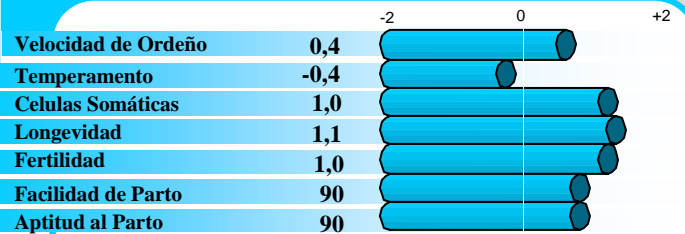

INDICES FUNCIONAL

Indices 07/1